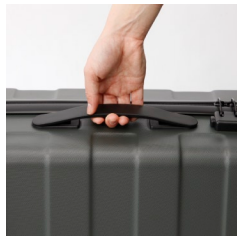

It does not meet FAA carry on guideline. TSA lock is included as standard. Available Size : 56L / 72L Available Color : Khaki / Grey / Black

HARD 4-WHEEL CARRY - 56 L

Size : 26.8" x 17.7" x 9.1"
Weight : 8.9 lbs.

\$ 197.50

HARD 4-WHEEL CARRY - 72 L

Size : 28.7" x 18.9" x 10.2"
Weight : 8.9 lbs.

\$ 237.50

WATER REPELLENT BELLOW POCKET 4-WHEEL CARRY

MUJI Bellow Pocket 4 Wheel Carry provides the travelers with supreme comfort offering 360-degree turning wheels and a tough Polyester shell. Easily pack and organize your items with divider pockets. It makes packing and travel a stress free breeze, even you encounter rough roads.